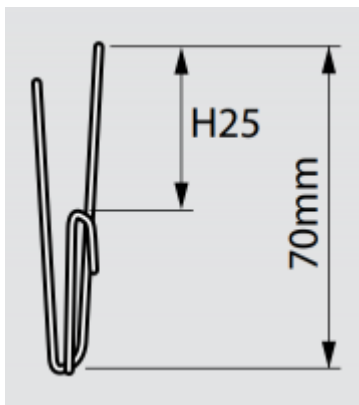

Curtain hooks double, in iron, nickel plated (100pcs)
REF. VG72

- VG72-654** - 100pcs

REF. VG241

- VG241-942** -
- VG241-943** -

REF. VG242

- VG242-944** -
- VG242-945** -

REF. VG243

VG243-946 -
VG243-947 -