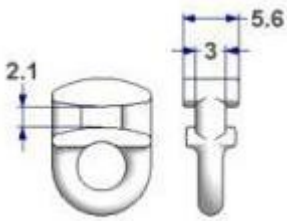

Small Square model on strip
REF. VG169

VG169-721 - Small format 1000pcs