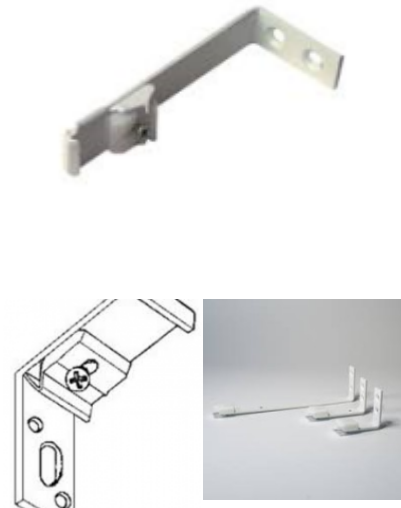

Wall support for KS rail
REF. VG43

- **VG43-445** - Wall support with clip 3.5cm White
- **VG43-447** - Wall support with clip 6cm White
- **VG43-449** - Wall support with clip 7,5cm White
- **VG43-451** - Wall support with clip 10cm White
- **VG43-453** - Wall support with clip 12,5cm White
- **VG43-455** - Wall support with clip 15cm White
- **VG43-457** - Wall support with clip 20cm White
- **VG43-459** - Wall suWall support with clip 25cmpport with clip 25cm White
- **VG43-461** - Wall support with clip 30cm White
- **VG43-626** - .
- **VG43-446** - Wall support with clip 3.5cm Black
- **VG43-448** - Wall support with clip 6cm Black
- **VG43-450** - Wall support with clip 7,5cm Black
- **VG43-452** - Wall support with clip 10cm Black
- **VG43-454** - Wall support with clip 12,5cm Black
- **VG43-456** - Wall support with clip 15cm Black
- **VG43-458** - Wall support with clip 20cm Black
- **VG43-460** - Wall support with clip 25cm Black
- **VG43-462** - Wall support with clip 30cm Black
- **VG43-627** - .
- **VG43-843** - .
- **VG43-605** - Brown - Silver - Gold Available on request