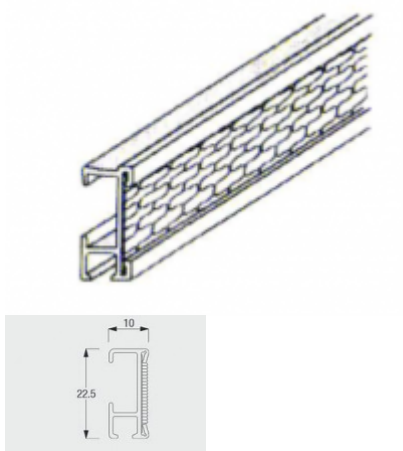

VG240-938 - Endcap Black Aluminium Par piece

Velcro rail

Velcrrail Compleet
REF. VG188

VG188-771 - Velcrrail compleet Customization Max 6m

Adhesive strip
REF. VG205

VG205-785 - Adhesive strip

Velcro rail (Max 6m length)
REF. VG55