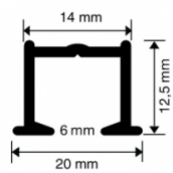

Universal support for PVC windows horizontally
REF. VG261

VG261-996 - White Par piece

Built-in rail
REF. VG252

VG252-969 - Built-in rail 6m

VG252-970 - Built-in rail Customized

American Pull-up systems

Complete - Heavy system (up to 9kg) - Customized
REF. VG120