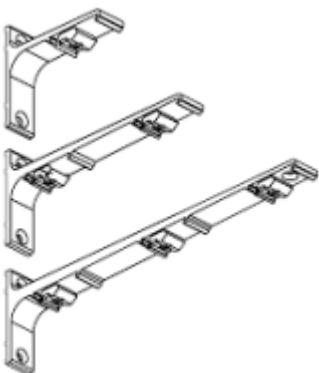

Wall support for DS rail
REF. VG48

- **VG48-488** - See wall mounts ks-rail