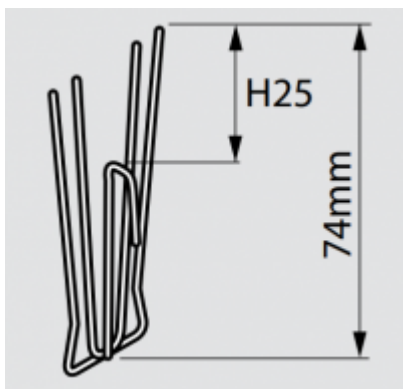

REF. VG242

- **VG242-944** -
- **VG242-945** -