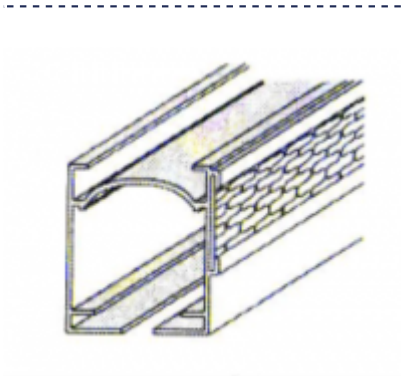

Velcro profile lifting system
REF. VG105

VG105-193 - Black 6m

VG105-922 - Black Customized

VG105-921 - Black 6m

VG105-892 - Black Customized