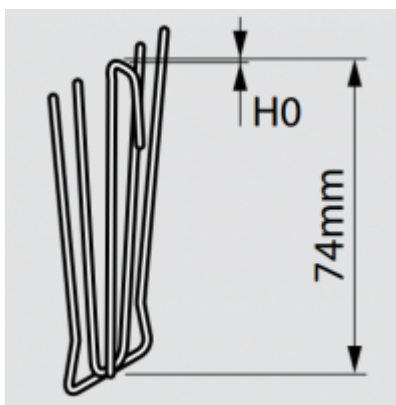

REF. VG241

- **VG241-942** -
- **VG241-943** -