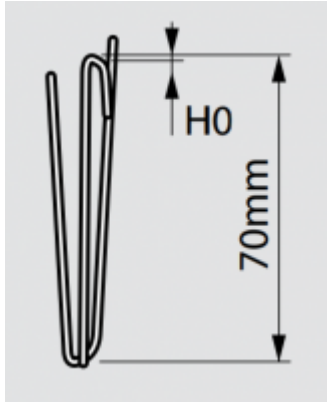

Curtain hooks double, in iron, nickel plated (100pcs)
REF. VG72

- VG72-654** - 100pcs

REF. VG241

- VG241-942** -
- VG241-943** -

REF. VG242

- VG242-944** -
- VG242-945** -

REF. VG243

VG243-946 -
VG243-947 -