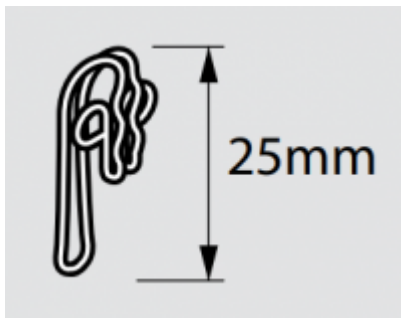

REF. VG245

VG245-950 -
VG245-951 -