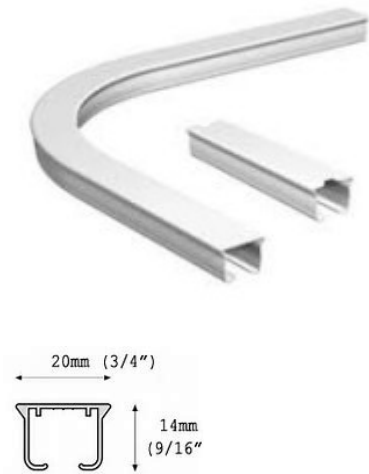

Complete rail with rollers, end caps and ceiling supports
REF. VG138

- **VG138-406** - KS-rail Complete rail Max 6m
- **VG138-737** - KS-rail Complete Black Max 6m
- **VG138-855** - KS-rail punched complete White Customized
- **VG138-868** - KS-rail punched complete Black Customized

KS-Rail
REF. VG39

- **VG39-407** - White not punched 4m
- **VG39-326** - White not punched 5m
- **VG39-327** - White not punched 6m
- **VG39-328** - White not punched 7m
- **VG39-836** - customized
- **VG39-623** - .
- **VG39-738** - Black Not punched Max 6m
- **VG39-837** - Black not punched customized
- **VG39-739** - .
- **VG39-329** - White punched 5m
- **VG39-330** - White punched 6m
- **VG39-331** - White punched 7m
- **VG39-904** - White punched customized
- **VG39-622** - .
- **VG39-993** - Black punched 5m
- **VG39-839** - Black Punched Max 5m
- **VG39-840** - .
- **VG39-332** - Other colors available on request 2.13???.m