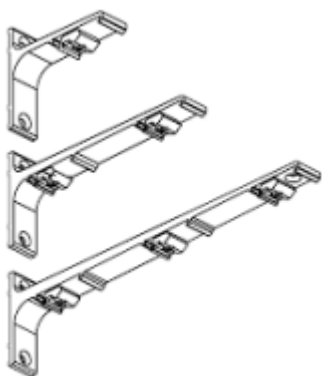

Universal clamp support for PVC windows
REF. VG164

- VG164-672** - Cover White 100pcs
- VG164-674** - Cover cap 100pcs

Wall support for KS rail
REF. VG43

- VG43-445** - Wall support with clip 3.5cm White
- VG43-447** - Wall support with clip 6cm White
- VG43-449** - Wall support with clip 7,5cm White
- VG43-451** - Wall support with clip 10cm White
- VG43-453** - Wall support with clip 12,5cm White
- VG43-455** - Wall support with clip 15cm White
- VG43-457** - Wall support with clip 20cm White
- VG43-459** - Wall suWall support with clip 25cmpport with clip 25cm White
- VG43-461** - Wall support with clip 30cm White
- VG43-626** - .
- VG43-446** - Wall support with clip 3.5cm Black
- VG43-448** - Wall support with clip 6cm Black
- VG43-450** - Wall support with clip 7,5cm Black
- VG43-452** - Wall support with clip 10cm Black
- VG43-454** - Wall support with clip 12,5cm Black
- VG43-456** - Wall support with clip 15cm Black
- VG43-458** - Wall support with clip 20cm Black
- VG43-460** - Wall support with clip 25cm Black
- VG43-462** - Wall support with clip 30cm Black
- VG43-627** - .
- VG43-843** - .
- VG43-605** - Brown - Silver - Gold Available on request