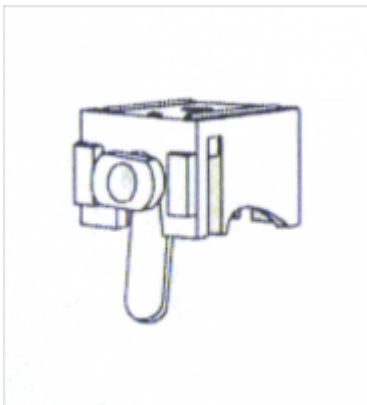

VG55-509 - Velcro rail White 6m
VG55-861 - Velcrrail Customized

End cap velcro rail (100pcs)
REF. VG56

VG56-510 - End cap White 100pcs

Wall clip velcro rail
REF. VG57

VG57-511 - Wall clip 100pcs

Combined support with lever for velcro rail
REF. VG58